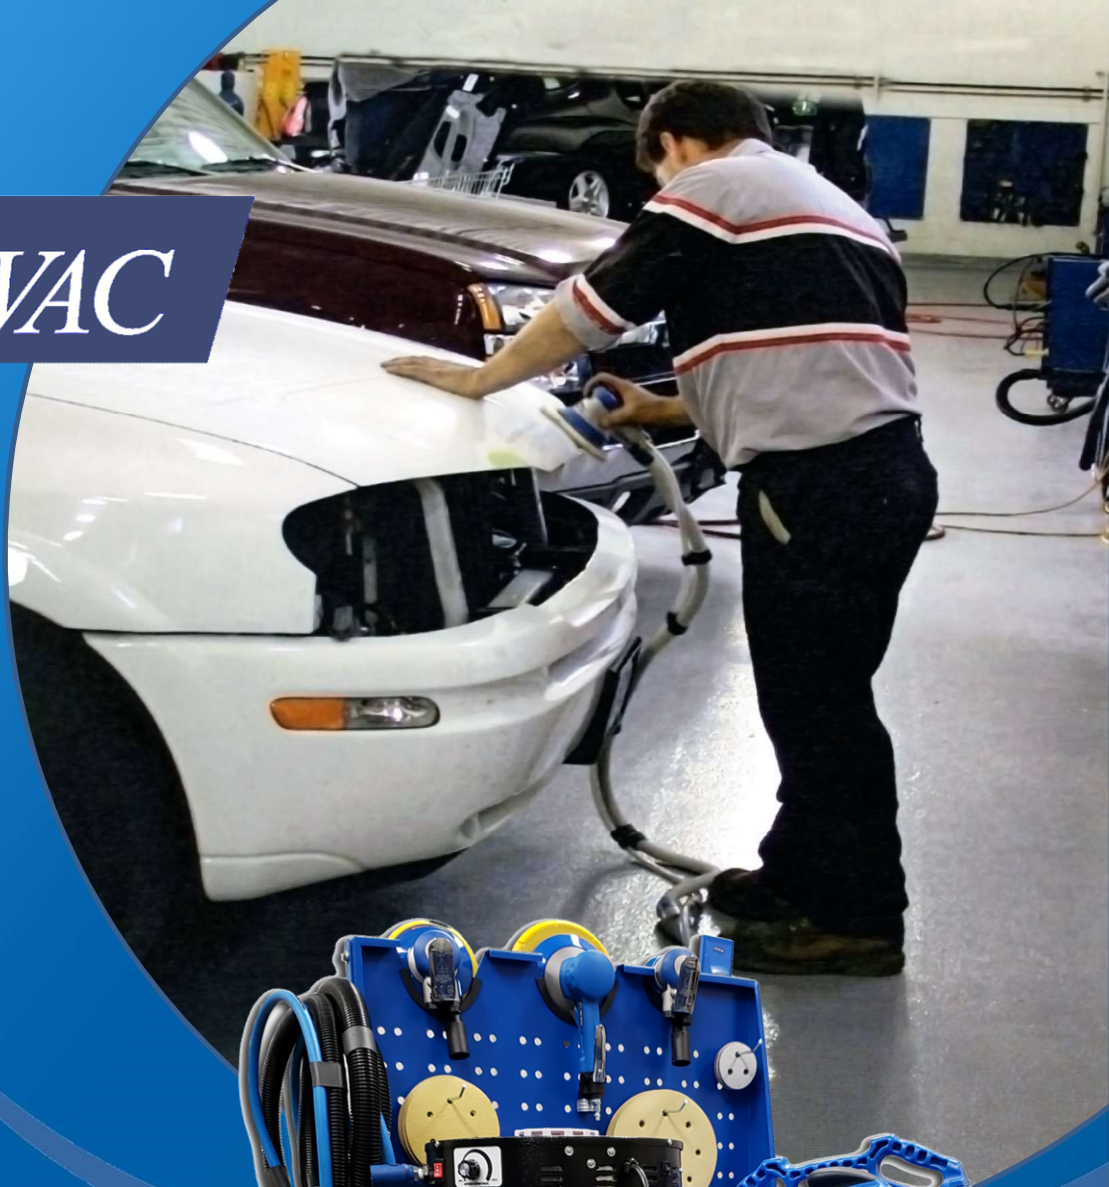

## High performance portable vacuum systems: BODY SHOPS

*EXPERIENCE THE ULTIMATE IN PORTABLE  
TECHNOLOGY*

For over 30 years, Eurovac systems have ensured the safety of body shops by effectively and efficiently capturing harmful dusts and fumes. With a changing automotive industry, Eurovac continues to create superior systems designed to capture of both the traditional and innovative materials used in automotive manufacturing to ensure a safe and efficient facility.

*Eurovac provides a variety of portable units that are perfect for eliminating unwanted dust and dangerous particles in a body shop facility. Each unit is constructed in heavy duty 14 gauge steel and are all finished with a tough and durable powder coat. These units in particular are perfect for capturing particulates generated through **steel work**.*