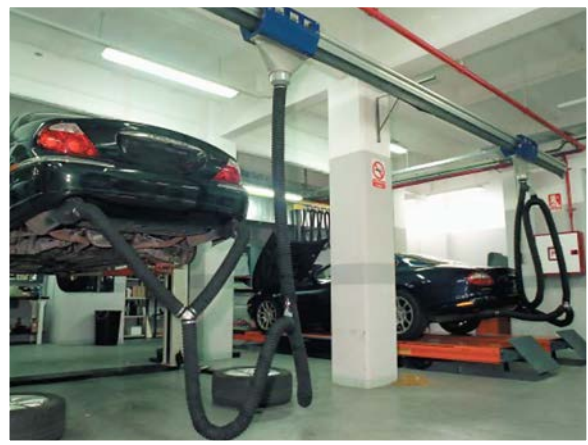

Typical designs and usage with Eurovac exhaust systems

Rail and trolley system with hose drop